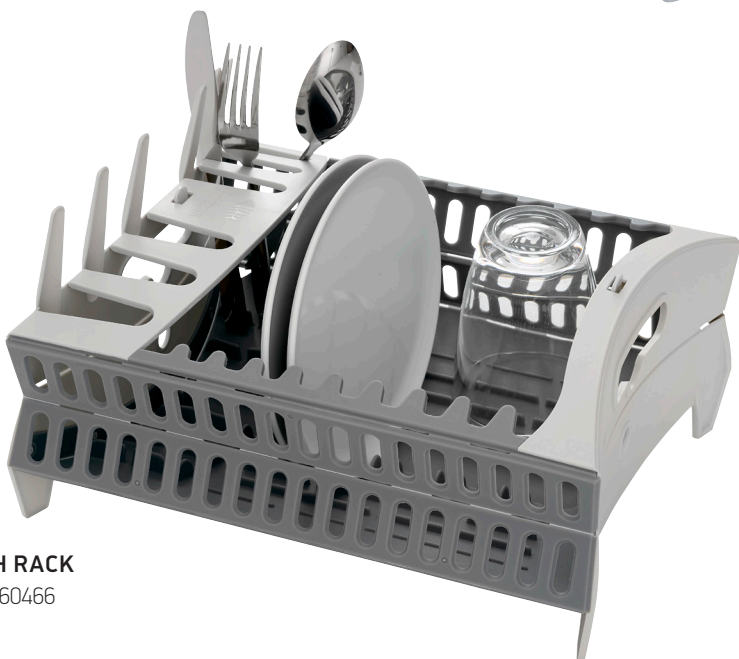

## CUTLERY, SILVER

16 pcs 900060459

**POT AND PAN SET**  
900060489

**FOLDING FOOD BOX SET**  
3 pcs. 900060504

**DISH RACK**  
900060466

**GAS STOVE DOUBLE**  
900060508

**FOLDABLE KITCHEN TABLE**

Made for outdoor cooking. The kitchen can quickly be folded completely flat, taking up minimal space. 700006261