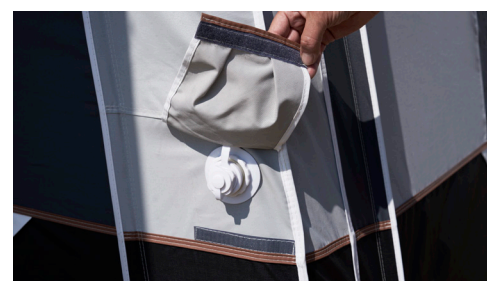

VENTURA AIR DOVE 350 / 400

It's made in Europe and the use of quality materials ensures you a low-maintenance awning with long durability and high comfort levels. The front and sides are removable, to create good air circulation on hot summer days.

The air tubes make it easy to put up and take down. Simply pump the air in at one point, and your awning will be ready for use in no time. To make sure Dove fits snugly onto your van or vehicle, a foam pad and suction cups are included to ensure a perfect fit and prevent rain and wind from getting in.

Dove is equipped with a unique height adjustment system that allows adjustment to different heights and therefore fits motorhomes with a rail height of between 245 and 270 cm.

Double bead 7,5 mm and 5 mm

Can be extended with a sun canopy¹ (Depth: 220 cm) and annex. (optional extras)

Depth: 260 cm

Weight: 350: 22,880 kg, 400: 24,270 kg.

Fits: motorhomes with a rail height between 245 and 270 cm.